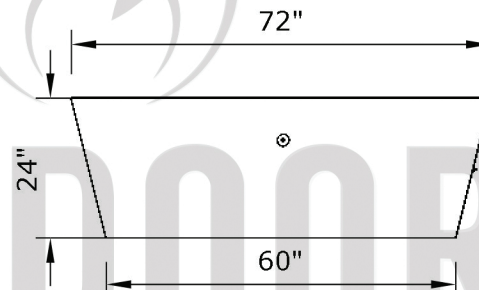

Replacement Part Numbers

Mesa - 72" Fire Pit

Page Number	1 of 1
Author: Bryant Uribe	4/13/2018
Approved By: Gabriel Estrada	4/13/2018

Part Number	OPT-PCTT7224
Material	Steel / Stainless Steel
Finishes	Powdercoated Steel
Gas Type	Natural Gas (-NG) or Liquid Propane (-LP)
Weight	180 lbs.
BTUs	65,000
Suggested Fire Glass	50 lbs.
Access Door	Yes

ITEM NO.	REPLACEMENT PART NUMBER	QTY.
1	OPT-166T54	1
2	OPT-256	1
3	OPT-LATCH	1

Proprietary & Confidential: The information contained in this drawing is the sole property of **The Outdoor Plus**. Any reproduction or as a whole without written permission of **The Outdoor Plus** is prohibited.