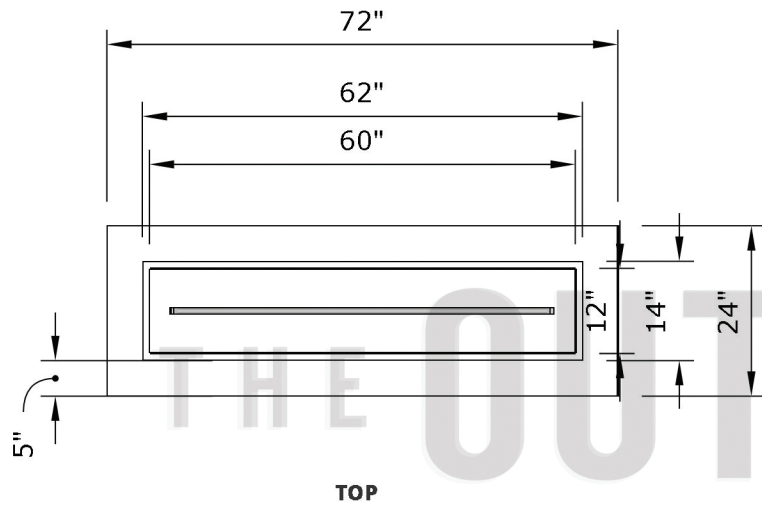

Replacement Part Numbers

Mesa - 72" Fire Pit

Page Number	1 of 1
Author: Bryant Uribe	4/13/2018
Approved By: Gabriel Estrada	4/13/2018

Part Number	OPT-PCTT7224
Material	Steel / Stainless Steel
Finishes	Powdercoated Steel
Gas Type	Natural Gas (-NG) or Liquid Propane (-LP)
Weight	180 lbs.
BTUs	65,000
Suggested Fire Glass	50 lbs.
Access Door	Yes

ITEM NO.	REPLACEMENT PART NUMBER	QTY.
1	OPT-166T54	1
2	OPT-256	1
3	OPT-LATCH	1

Proprietary & Confidential: The information contained in this drawing is the sole property of **The Outdoor Plus**. Any reproduction or as a whole without written permission of **The Outdoor Plus** is prohibited.